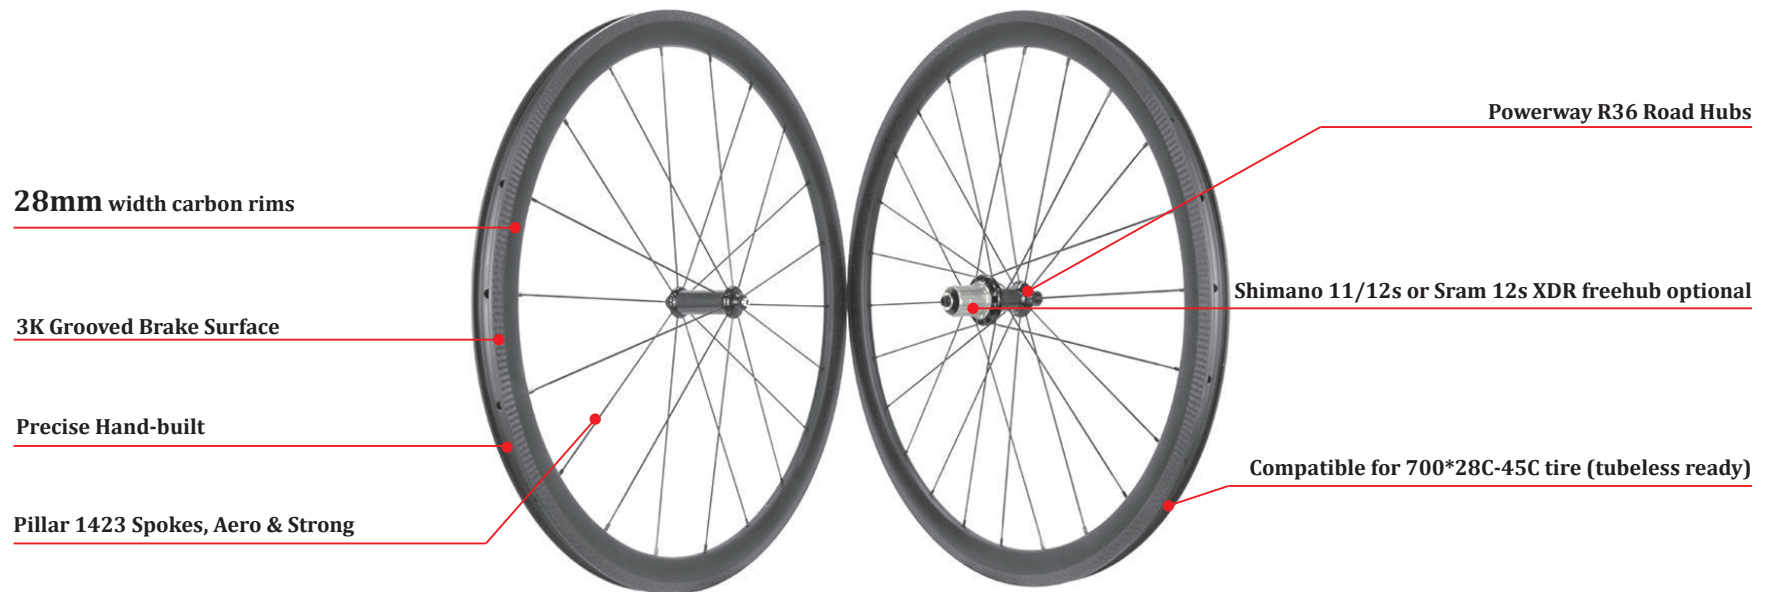

LightCarbon Affordable R36 Powerway Rim Brake Carbon Road Wheels (28mm Width)

Model	R36-RV28-33C-1423	R36-RV28-38C-1423	R36-RV28-44C-1423	R36-RV28-50C-1423	R36-RV28-55C-1423
Rim Drawing					
Rim Depth	33mm	38mm	44mm	50mm	55mm
Rim Width	28mm Outer (21mm Inner)	28mm Outer (21mm Inner)	28mm Outer (21mm Inner)	28mm Outer (21mm Inner)	28mm Outer (21mm Inner)
Tire Type	Tubeless or Clincher	Tubeless or Clincher	Tubeless or Clincher	Tubeless or Clincher	Tubeless or Clincher
Hub	Powerway R36 road	Powerway R36 road	Powerway R36 road	Powerway R36 road	Powerway R36 road
Front Size	5*100mm QR	5*100mm QR	5*100mm QR	5*100mm QR	5*100mm QR
Rear Size	5*130mm QR	5*130mm QR	5*130mm QR	5*130mm QR	5*130mm QR
Spoke	Pillar 1423	Pillar 1423	Pillar 1423	Pillar 1423	Pillar 1423
Tire Size (Recommended)	700*28C-45C	700*28C-45C	700*28C-45C	700*28C-45C	700*28C-45C
Weight (+/-3%)	1526g	1546g	1566g	1626g	1666g