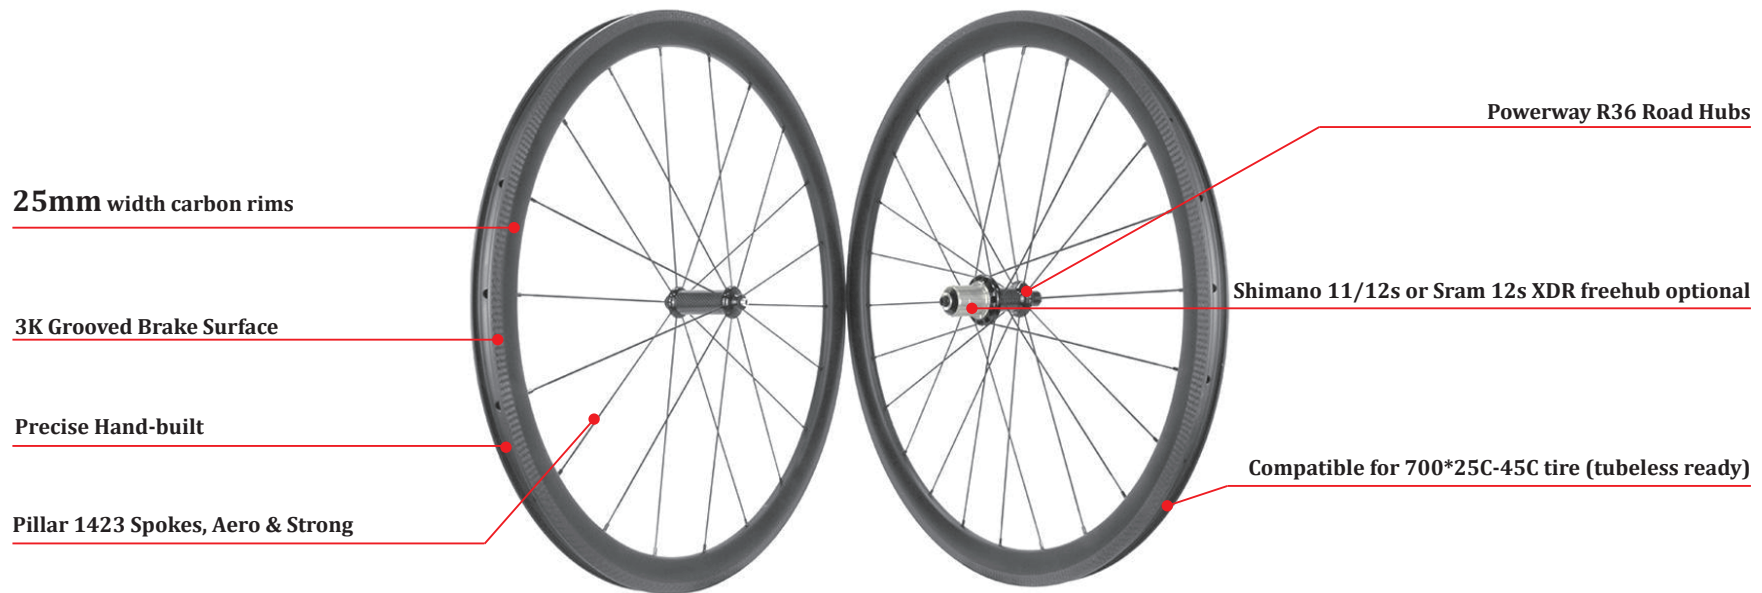

LightCarbon Affordable R36 Powerway Rim Brake Carbon Road Wheels (25mm Width)

Model	R36-RV25-38C-1423	R36-RV25-45C-1423	R36-RV25-50C-1423	R36-RV25-60C-1423	R36-RV25-80C-1423
Rim Drawing					
Rim Depth	38mm	45mm	50mm	60mm	80mm
Rim Width	25mm Outer (18mm Inner)	25mm Outer (18mm Inner)	25mm Outer (18mm Inner)	25mm Outer (18mm Inner)	25mm Outer (18mm Inner)
Tire Type	Tubeless or Clincher	Tubeless or Clincher	Tubeless or Clincher	Tubeless or Clincher	Tubeless or Clincher
Hub	LightCarbon R98 road	LightCarbon R98 road	LightCarbon R98 road	LightCarbon R98 road	LightCarbon R98 road
Front Size	5*100mm QR	5*100mm QR	5*100mm QR	5*100mm QR	5*100mm QR
Rear Size	5*130mm QR	5*130mm QR	5*130mm QR	5*130mm QR	5*130mm QR
Spoke	Pillar 1423	Pillar 1423	Pillar 1423	Pillar 1423	Pillar 1423
Tire Size (Recommended)	700*25C-45C	700*25C-45C	700*25C-45C	700*25C-45C	700*25C-45C
Weight (+/-3%)	1526g	1566g	1606g	1726g	1926g