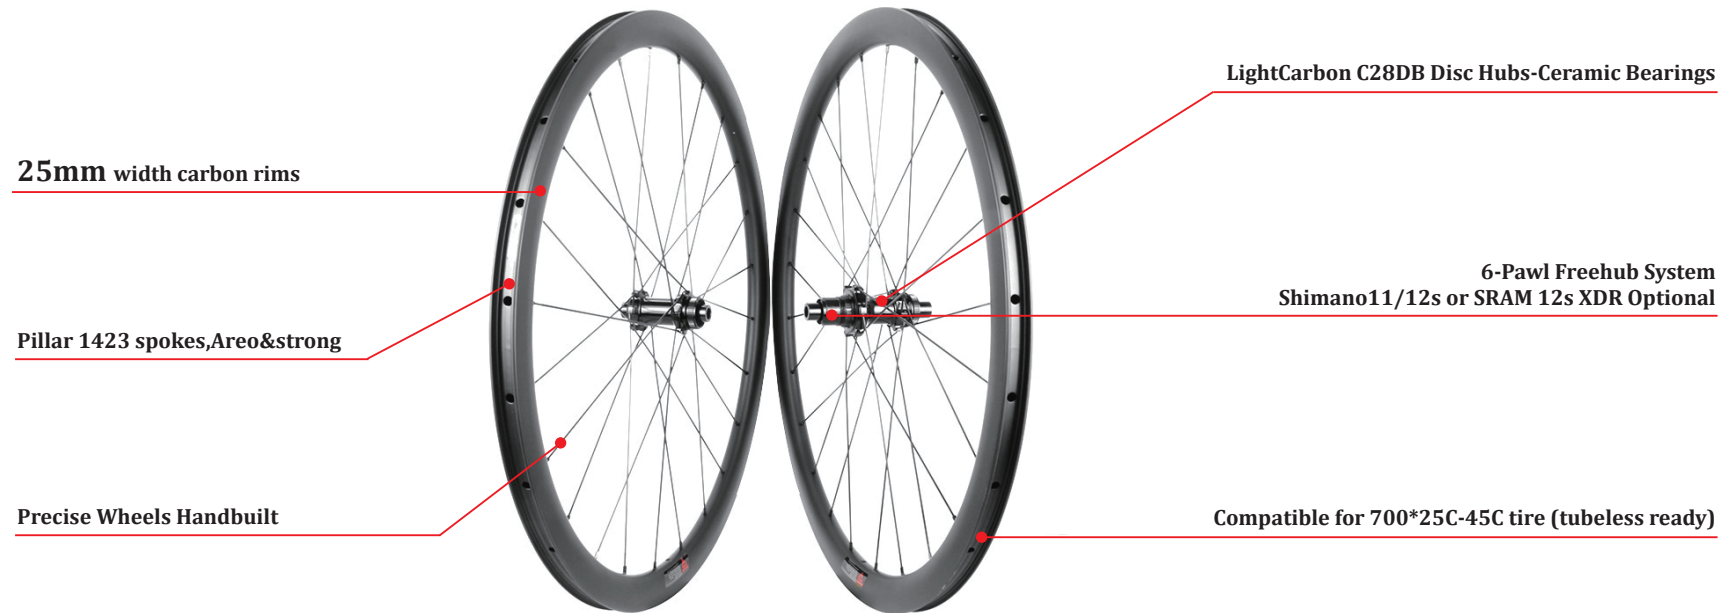

28mm width carbon rims

Pillar 1423 spokes, Aero & strong

Precise Wheels Handbuilt

LightCarbon C28DB Disc Hubs-Ceramic Bearings

6-Pawl Freehub System
Shimano 11/12s or SRAM 12s XDR Optional

Compatible for 700*28C-45C tire (tubeless ready)

LightCarbon Affordable C28DB Ceramic Bearing Carbon Road Wheels (28mm Width)

Model	C28DB-RD28-22C-1423	C28DB-RD28-33C-1423	C28DB-RD28-38C-1423	C28DB-RD28-44C-1423	C28DB-RD28-50C-1423	C28DB-RD28-55C-1423
Rim Drawing						
Rim Depth	22mm	33mm	38mm	44mm	50mm	55mm
Rim Width	28mm Outer (21mm Inner)	28mm Outer (21mm Inner)	28mm Outer (21mm Inner)	28mm Outer (21mm Inner)	28mm Outer (21mm Inner)	28mm Outer (21mm Inner)
Tire Type	Tubeless or Clincher	Tubeless or Clincher	Tubeless or Clincher	Tubeless or Clincher	Tubeless or Clincher	Tubeless or Clincher
Hub	LightCarbon R28DB Disc	LightCarbon R28DB Disc	LightCarbon R28DB Disc	LightCarbon R28DB Disc	LightCarbon R28DB Disc	LightCarbon R28DB Disc
Front Size	12*100mm Thru-Axle	12*100mm Thru-Axle	12*100mm Thru-Axle	12*100mm Thru-Axle	12*100mm Thru-Axle	12*100mm Thru-Axle
Rear Size	12*142mm Thru-Axle	12*142mm Thru-Axle	12*142mm Thru-Axle	12*142mm Thru-Axle	12*142mm Thru-Axle	12*142mm Thru-Axle
Spoke	Pillar 1423	Pillar 1423	Pillar 1423	Pillar 1423	Pillar 1423	Pillar 1423
Tire Size (Recommended)	700*28C-45C	700*28C-45C	700*28C-45C	700*28C-45C	700*28C-45C	700*28C-45C
Weight (+/-3%)	1447g	1487g	1507g	1547g	1607g	1647g