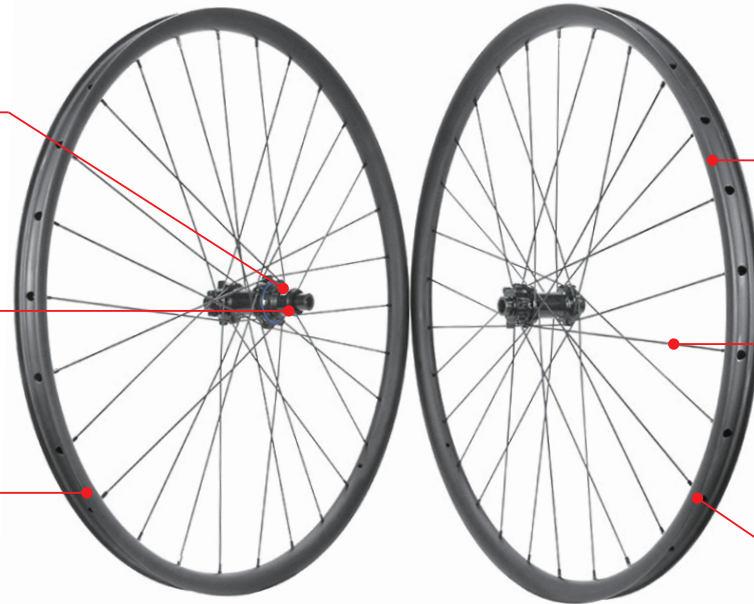

LightCarbon 87MB MTB Boost Hub
6-bolt and Center Lock optional

6-Pawl Freehub System
Shimano 11s, Microspline 12s or SRAM XD optional

Tubeless Ready

XC/TR/AM/EN rims optional

Pillar 1423 spokes, strong&stiff

Precise Wheels Handbuilt

LightCarbon Budget 87MB Mountain Bike Boost Carbon Wheels

Model	87MB-AD930-1423	87MB-AD930GP-1423	87MB-AD933-1423	87MB-AD933GP-1423	87MB-AD938-AM-1423	87MB-AD940-1423
Rim Drawing						
Rim Offset	2.6mm	2.6mm	3mm	3mm	3mm	3.5mm
Rim Width	30mm	30mm	33mm	33mm	38mm	40mm
Tire Type	Tubeless or Clincher	Tubeless or Clincher	Tubeless or Clincher	Tubeless or Clincher	Tubeless or Clincher	Tubeless or Clincher
Hub	LightCarbon 87MB	LightCarbon 87MB	LightCarbon 87MB	LightCarbon 87MB	LightCarbon 87MB	LightCarbon 87MB
Front Size	15*110mm	15*110mm	15*110mm	15*110mm	15*110mm	15*110mm
Rear Size	12*148mm	12*148mm	12*148mm	12*148mm	12*148mm	12*148mm
Spoke	Pillar 1423	Pillar 1423	Pillar 1423	Pillar 1423	Pillar 1423	Pillar 1423
Tire Size (Recommended)	29*2.0"-2.4"	29*2.0"-2.4"	29*2.1"-2.5"	29*2.1"-2.5"	29*2.3"-2.8"	29*2.35"-3.0"
Weight (+/-3%)	1518g	1418g	1558g	1478g	1678g	1778g