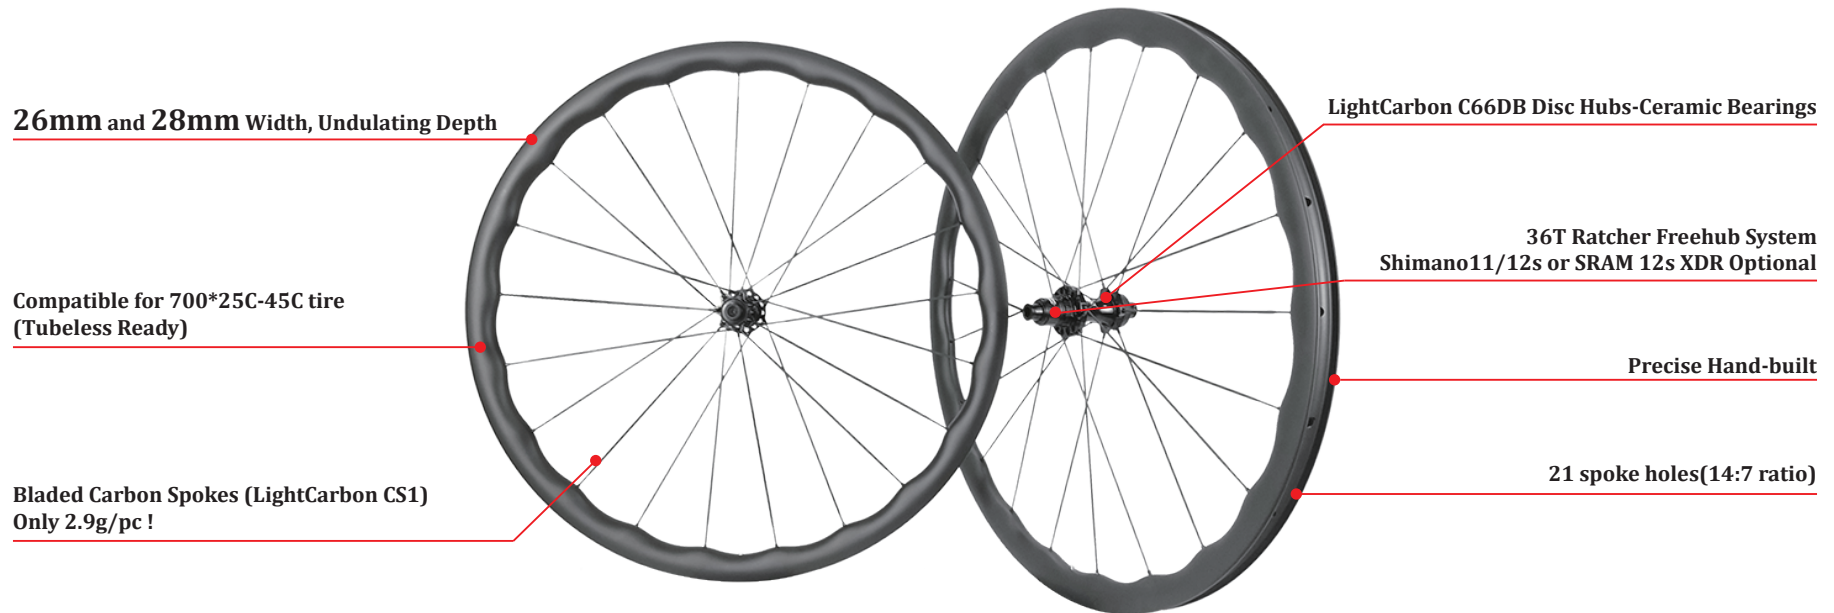

LightCarbon Ultra Light C66DB Ratchet System Full Carbon Spoke Road Wheels (Undulating Rims)

Model	C66DB-URD26-450-CS1 C66DB-URD26-450SL-CS1	C66DB-URD26-580-CS1 C66DB-URD26-580SL-CS1	C66DB-URD28-305-CS1 C66DB-URD28-305SL-CS1	C66DB-URD28-450-CS1 C66DB-URD28-450SL-CS1	C66DB-URD28-605-CS1 C66DB-URD28-605SL-CS1
Rim Drawing					
Rim Depth	45-50mm	53-58mm	30-35mm	45-50mm	60-65mm
Outer Width	25.5mm	25.5mm	28mm	28mm	28mm
Tire Type	Tubeless or Clincher	Tubeless or Clincher	Tubeless or Clincher	Tubeless or Clincher	Tubeless or Clincher
Hub	LightCarbon C66DB Disc	LightCarbon C66DB Disc	LightCarbon C66DB Disc	LightCarbon C66DB Disc	LightCarbon C66DB Disc
Front Size	12*100mm Thru Axle	12*100mm Thru Axle	12*100mm Thru Axle	12*100mm Thru Axle	12*100mm Thru Axle
Rear Size	12*142mm Thru Axle	12*142mm Thru Axle	12*142mm Thru Axle	12*142mm Thru Axle	12*142mm Thru Axle
Spoke	LightCarbon CS1	LightCarbon CS1	LightCarbon CS1	LightCarbon CS1	LightCarbon CS1
Tire Size (Recommended)	700*25C-40C	700*25C-40C	700*28C-45C	700*28C-45C	700*28C-45C
Weight (+/-3%)	1334g / 1274g	1434g / 1334g	1234g / 1154g	1354g / 1294g	1534g / 1434g