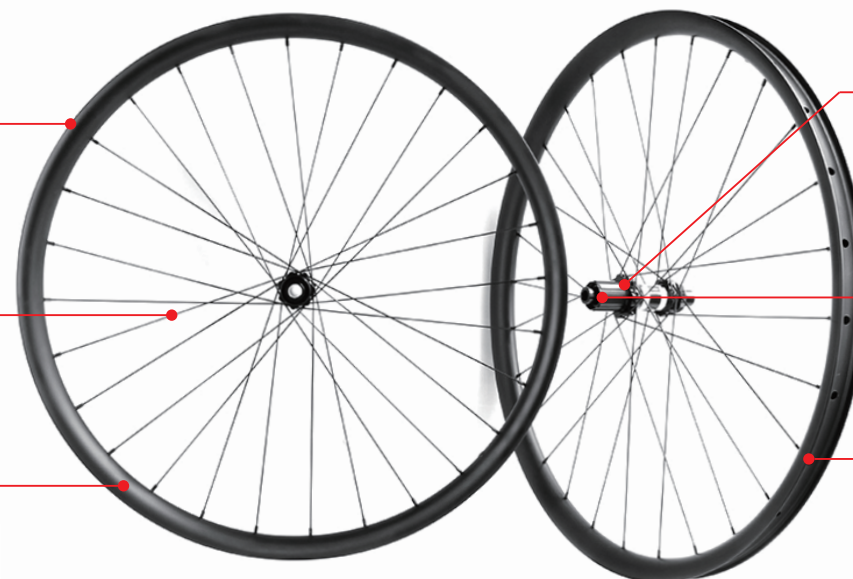

XC/TR/AM/EN rims optional

Pillar 1423 spokes, strong&stiff

Precise Wheels Handbuilt

DT Swiss 350 MTB Boost Hubs

Ratchet Freehub System
Shimano 11s, Microspline 12s or SRAM XD optional

Tubeless Ready

LightCarbon Premium DT350 Mountain Bike Boost Carbon Wheels

Model	350MB-AD930-Race	350MB-AD930GP-Race	350MB-AD933-Race	350MB-AD933GP-Race	350MB-AD938-AM-Race	350MB-AD940-Race
Rim Drawing						
Rim Offset	2.6mm	2.6mm	3mm	3mm	3mm	3.5mm
Rim Width	30mm	30mm	33mm	33mm	38mm	40mm
Tire Type	Tubeless or Clincher	Tubeless or Clincher	Tubeless or Clincher	Tubeless or Clincher	Tubeless or Clincher	Tubeless or Clincher
Hub	DT350 Boost	DT350 Boost	DT350 Boost	DT350 Boost	DT350 Boost	DT350 Boost
Front Size	15*110mm	15*110mm	15*110mm	15*110mm	15*110mm	15*110mm
Rear Size	12*148mm	12*148mm	12*148mm	12*148mm	12*148mm	12*148mm
Spoke	Sapim Race	Sapim Race	Sapim Race	Sapim Race	Sapim Race	Sapim Race
Tire Size (Recommended)	29*2.0"-2.4"	29*2.0"-2.4"	29*2.1"-2.5"	29*2.1"-2.5"	29*2.3"-2.8"	29*2.35"-3.0"
Weight (+/-3%)	1486g	1386g	1526g	1446g	1666g	1746g